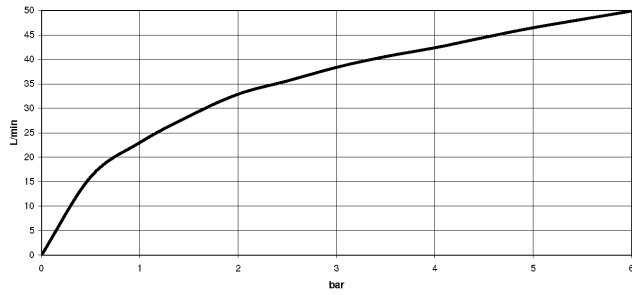

Angle valve - Dark Chrome

22 901 979

- rosette Ø 55 mm
- hose covering 200mm, for shortening
- WRAS 2205004

	Dark Chrome	22 901 979-19
	Chrome	22 901 979-00
	Brushed Platinum	22 901 979-06
	Platinum	22 901 979-08
	Durabress (23kt Gold)	22 901 979-09
	Brushed Durabress (23kt Gold)	22 901 979-28
	Matte Black	22 901 979-33
	Brushed Champagne (22kt Gold)	22 901 979-46
	Champagne (22kt Gold)	22 901 979-47
	Brushed Chrome	22 901 979-93
	Brushed Dark Platinum	22 901 979-99

Angle valve - Dark Chrome

22 901 979

mm [inches]

Flow rate chart

Certificates

WRAS_2205004.

Angle valve - Dark Chrome

22 901 979